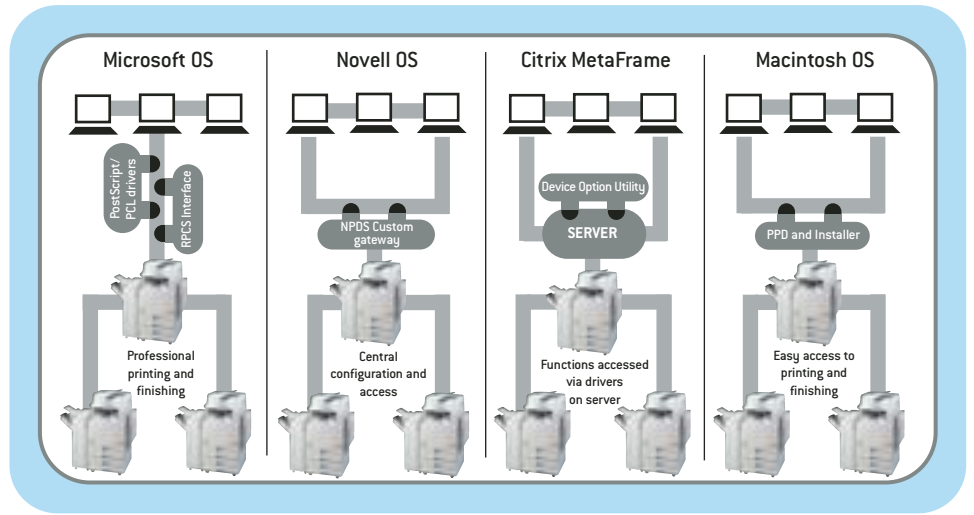

PostScript and PCL Drivers for Microsoft Operating Systems

Microsoft test our PostScript and PCL drivers to ensure that they work effectively with Microsoft Operating Systems, such as XP and Office 2003.

Business benefits are:

- Advanced finishing options for professional quality documents
- Simple installation and configuration
- Hole-punching and stapling
- Total Cost of Ownership - duplex and toner saving
- Personal profiles for each user so that they can select their preferences

RPCS – driving efficient, user friendly Total Document Solutions

Our unique printer driver, Refined Printing Command Stream (RPCS), enables documents to be output in the format of your choice, in one click. Its easy to use Graphical User Interface uses icons to represent common or personal document output settings, utilizing the advanced finishing capabilities of our devices.

Novell Distributed Print Services (NDPS) Gateway

NDPS Gateway configures our printers and multifunctional products so that they are seamlessly integrated with Novell's NDPS architecture.

Business benefits are:

- Central configuration and access to all networked printing devices
- Automatic device discovery and downloadable drivers make the IT Administrator's life easier

- Configure event notification - for example users are notified when their print job is completed
- Network Administrator receives less helpdesk calls
- Eliminates need for complex print queue, printer object and print server management

DeviceOption Utility for Citrix MetaFrame

Businesses benefiting from the power of Citrix Metaframe's server-based computing are limited by MetaFrame's 'Auto-Create Client Printer' utility to the most basic functions of our hardware. To overcome this issue, we provide DeviceOption Utility for MetaFrame, which enables access to all our advanced options including duplex, stapling and hole-punching, additional paper trays and hard disk memory upgrades.

Business benefits are:

- Users can access all printer and MFP functions via drivers stored on the central server
- A single server/client installation saves time by making drivers available to everyone

Macintosh PPD and Installer

The Macintosh OS X platform generic printer drivers are not able to utilise some of the advanced finishing options available on our output devices. Mac OS PPD and Installer provides driver files for all our devices that make all finishing options readily available to Mac OS X users.

Business benefits are:

- Easy access to all our drivers for Macintosh OS X platform
- Enables the use of advanced printing and finishing options on our devices
- Easy and quick installation
- Multi-language support
- Simple drop-down menu for finishing options

Fast access via on-line downloads

To maximise productivity of your device in a Network Operating Systems environment and for further information and downloads, please visit our website or contact your local sales company:

www.nashuatec.com or
www.nrgcss.com

All brand and product names are recognized and hereby acknowledged, as registered trademarks of their respective owners.

We reserve the right to change the specifications or external appearance of the equipment, software and services we supply without notice. Please note that our full range of product options may not always be available.

nashuatec

Part of the NRG group

www.nashuatec.com